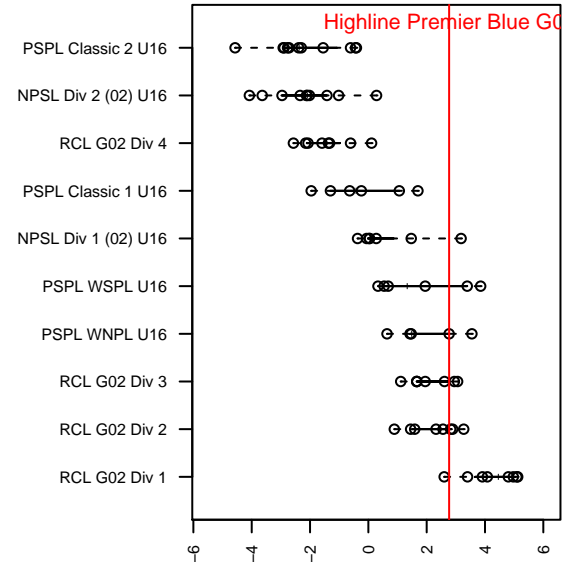

Highline Premier Blue G02

Highline Premier FC
 Burien, WA
 G02 total strength=1557
 attack=18.9 defense=10.04
 fall league = PSPL WNPL U16

alt names used:
 Highline Premier FC Eagles 02
 Highline Premier FC G02
 HIGHLINE PREMIER FC G02
 Highline Premier Eagles G02

Venues played:
 2017 Clash At the Border Super
 2017 Sounders FC Cup GU16 Gold
 2017 PSPL WNPL U16
 2017 Portland Winter Showcase U16

Highline Premier Blue G02
 Dots are actual minus expected GF (blue circles) and GA (red triangles).
 Blue line is smoothed change in attack strength. Red is smoothed change in defense strength.

**attack and defense variance (black dot)
relative to other teams
and top 10 in region**

**attack and defense rating
relative to others at age
and all opponents in last 13 months**

Performance relative to 13 month average