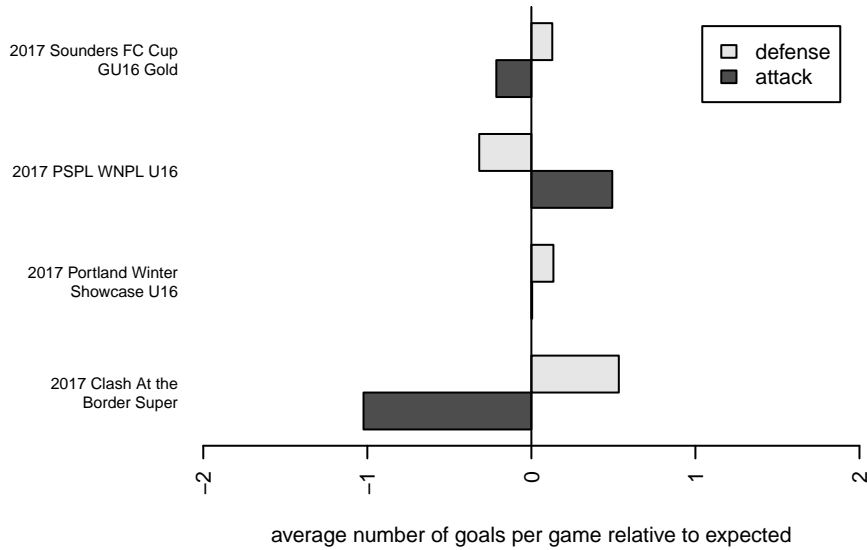

Venues played:
 2017 Clash At the Border Super
 2017 Sounders FC Cup GU16 Gold
 2017 PSPL WNPL U16
 2017 Portland Winter Showcase U16

Highline Premier Blue G02
 Dots are actual minus expected GF (blue circles) and GA (red triangles).
 Blue line is smoothed change in attack strength. Red is smoothed change in defense strength.

**attack and defense variance (black dot)
relative to other teams
and top 10 in region**

**attack and defense rating
relative to others at age
and all opponents in last 13 months**

Performance relative to 13 month average