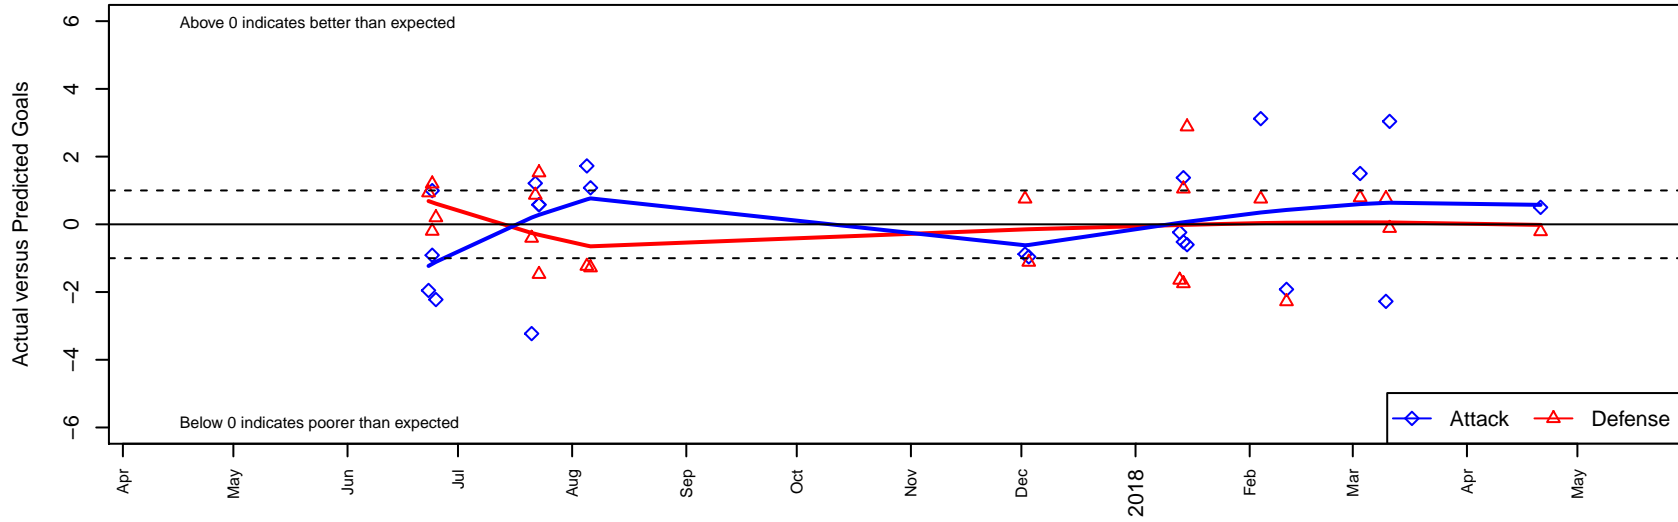

Highline Premier Blue G02

Highline Premier FC
 Burien, WA
 G02 total strength=1557
 attack=18.9 defense=10.04
 fall league = PSPL WNPL U16

alt names used:
 Highline Premier FC Eagles 02
 Highline Premier FC G02
 HIGHLINE PREMIER FC G02
 Highline Premier Eagles G02

Venues played:
 2017 Clash At the Border Super
 2017 Sounders FC Cup GU16 Gold
 2017 PSPL WNPL U16
 2017 Portland Winter Showcase U16

Highline Premier Blue G02
 Dots are actual minus expected GF (blue circles) and GA (red triangles).
 Blue line is smoothed change in attack strength. Red is smoothed change in defense strength.

**attack and defense variance (black dot)
relative to other teams
and top 10 in region**

**attack and defense rating
relative to others at age
and all opponents in last 13 months**

Performance relative to 13 month average