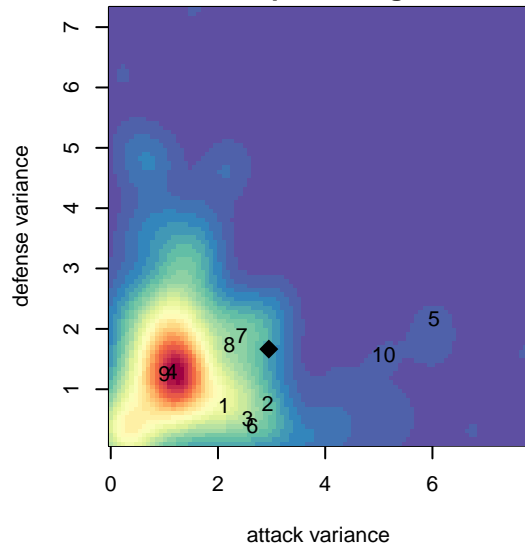

Highline Premier Blue G02

Highline Premier FC
 Burien, WA
 G02 total strength=1557
 attack=18.9 defense=10.04
 fall league = PSPL WNPL U16

alt names used:
 Highline Premier FC Eagles 02
 Highline Premier FC G02
 HIGHLINE PREMIER FC G02
 Highline Premier Eagles G02

Venues played:
 2017 Clash At the Border Super
 2017 Sounders FC Cup GU16 Gold
 2017 PSPL WNPL U16
 2017 Portland Winter Showcase U16

Highline Premier Blue G02
 Dots are actual minus expected GF (blue circles) and GA (red triangles).
 Blue line is smoothed change in attack strength. Red is smoothed change in defense strength.

**attack and defense variance (black dot)
relative to other teams
and top 10 in region**

**attack and defense rating
relative to others at age
and all opponents in last 13 months**

Performance relative to 13 month average