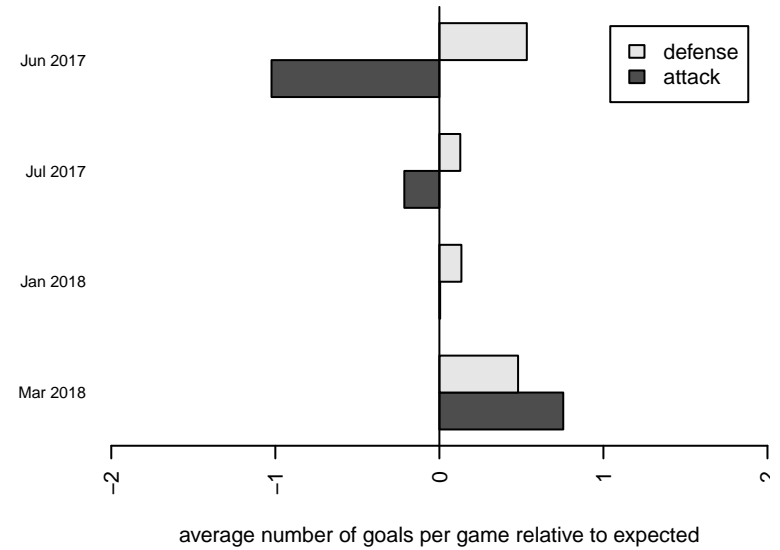

Performance relative to 13 month average