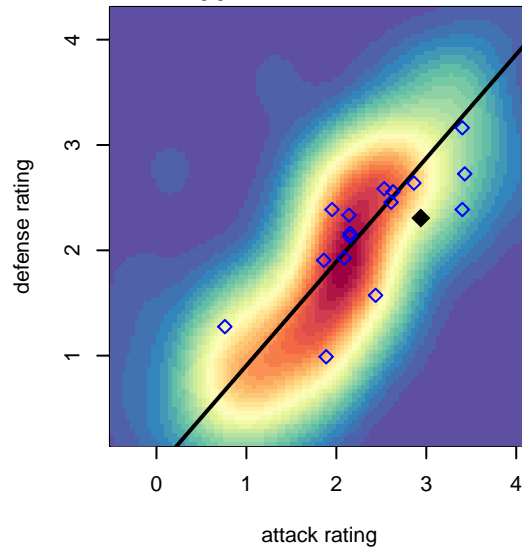

Venues played:
 2017 Clash At the Border Super
 2017 Sounders FC Cup GU16 Gold
 2017 PSPL WNPL U16
 2017 Portland Winter Showcase U16

Highline Premier Blue G02
 Dots are actual minus expected GF (blue circles) and GA (red triangles).
 Blue line is smoothed change in attack strength. Red is smoothed change in defense strength.

**attack and defense variance (black dot)
relative to other teams
and top 10 in region**

**attack and defense rating
relative to others at age
and all opponents in last 13 months**

Performance relative to 13 month average